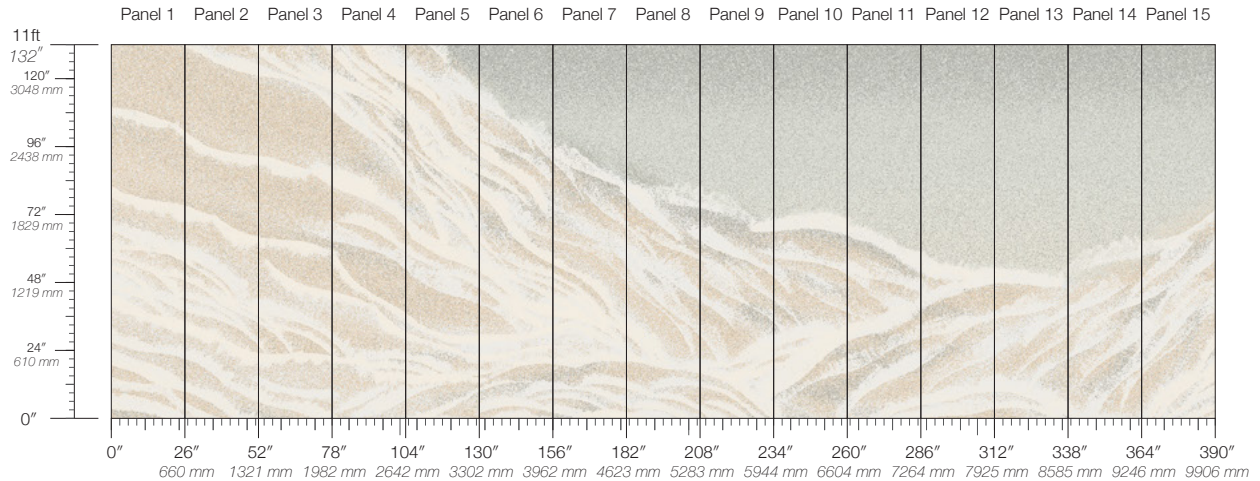

Singing Sand Basin

Suitable for residential and some commercial projects

COLOR
Basin

STOCK
Made to order

REPEAT
Non-repeating

CONTACT
sales@calicowallpaper.com
+1 718 243 1705

ITEM
3207

MINIMUM
1 panel

LEAD TIME
4 weeks to print

57 Lispenard Street
New York, NY 10013 USA

CONTENT
Clay-Coated Paper

MAINTENANCE
Water-based cleanser

ORIGIN
USA

DISCLAIMER
Panel maps represent mural artwork only. Reference the physical sample for color and texture.

PANEL WIDTH
26" / 661 mm trimmed

FLAMMABILITY
ASTM E84 Adhered Class A

DETAILS
Custom options available

PANEL HEIGHT
132" / 3353 mm standard

ENVIRONMENTAL
FSC Certified Content

PRICE
Available upon request